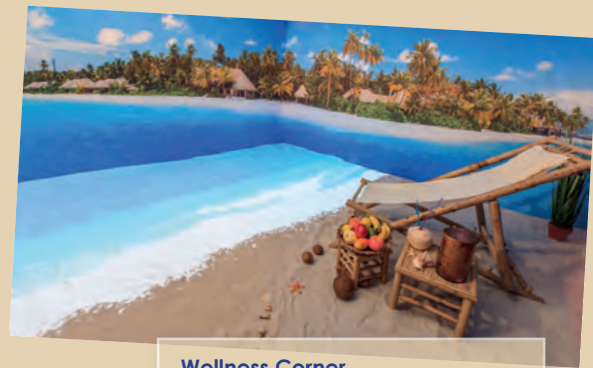

vBeach@blueventures.at
T +43 (0)677 61360830
www.blueventures.at

vBeach

Well-being
Health

Stimulant

for your guests and patients

The effective use of vBeach can unleash in spa and rehabilitation centers, nursing and senior citizens' homes. You can develop a zone with vBeach fitting to your ambience in which you create audiovisual and scent stimuli that ensures your guests visits will be pleasant and become an exceptional holistic experience.

Especially for those that at least currently are not in a condition to make a journey, the virtual beach experience can be an ideal and healthy stimulus for quicker improvement.

Wellness Corner

Starting from a floor area of approximately 4 x 4 meters, you can create your own oasis of relaxation and recharging with vBeach. That shows that you and your house offers innovative solutions for individual needs.